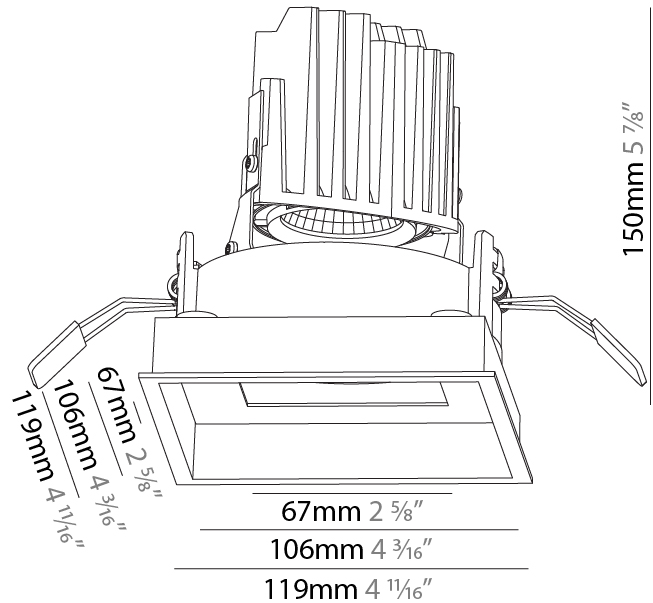

GENERAL

Series: Bioniq
Subseries: Bioniq Square Deep Comfort
Brand: Prolicht
Division: Architectural
Mounting Type: Recessed
Mounting Location: Ceiling
Subcategory: Downlight

PHYSICAL

Shape: Square
Length (mm): 119
Length (in): 4 ¹¹/₁₆"
Width (mm): 119
Width (in): 4 ¹¹/₁₆"
Depth (mm): 150
Depth (in): 5 ⁷/₈"
Ceiling Thickness (mm): 10 / 12.5 / 15
Ceiling Thickness (in): 3/8 or 1/2 or 9/16
Min. Recessing Depth (mm): 170
Min. Recessing Depth (in): 6 ¹¹/₁₆"
Light Distribution: Downlight
Weight (kg): 0.656
Weight (lbs): 1.45
Fixture Finish: SSR / BKV / CWI / CRY / HAB / UFT / ITA / RUA / FTG / MYG / LOD / PUS / FRO / FUP / KIA / POP / BLS / SPG / MEY / GOH / GUM / CHC / COM / ABZ / JAG / OBR / MOS / ROR
Fixture Material: Aluminum Die Cast
Cut-out Measurements: 114mm / 4 1/2" x 114mm / 4 1/2"

ELECTRICAL

Lamp Type: LED (Zhaga Standard)
Total Output Wattage (W): 15
Dimming: Dali Dimming
Driver Included: No
Driver Location: Recessed Housing
Driver Type: Constant Current - 120Vac
Housing: See components
Input Voltage (V): 120
Constant Current (MA): 350

LED

Number of LEDs: 1
Color Temperature (°K): Warm Dim
Max. Delivered Lumen (lm): 760
Nominal Lumen (lm): 1140
CRI: >90 CRI
Lamp Life (hrs): 50000

OPTICAL

Reflector°: 20 / 40 / 60

RATINGS AND CERTIFICATIONS

Certified By: Certified for North American Standards
IP rating: IP20

PROJECT
TYPE
SPECIFIER
QUANTITY
DATE