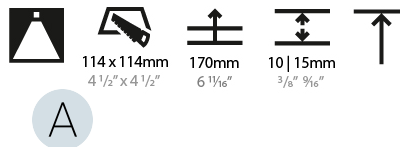

GENERAL

Series: Bioniq
Subseries: Bioniq Square Deep Comfort
Brand: Prolicht
Division: Architectural
Mounting Type: Recessed
Mounting Location: Ceiling
Subcategory: Downlight

PHYSICAL

Shape: Square
Length (mm): 119
Length (in): 4 ¹¹/₁₆"
Width (mm): 119
Width (in): 4 ¹¹/₁₆"
Depth (mm): 150
Depth (in): 5 ⁷/₈"
Ceiling Thickness (mm): 10 / 12.5 / 15
Ceiling Thickness (in): 3/8 or 1/2 or 9/16
Min. Recessing Depth (mm): 170
Min. Recessing Depth (in): 6 ¹¹/₁₆"
Light Distribution: Downlight
Weight (kg): 0.656
Weight (lbs): 1.45
Fixture Finish: SSR / BKV / CWI / CRY / HAB / UFT / ITA / RUA / FTG / MYG / LOD / PUS / FRO / FUP / KIA / POP / BLS / SPG / MEY / GOH / GUM / CHC / COM / ABZ / JAG / OBR / MOS / ROR
Fixture Material: Aluminum Die Cast
Cut-out Measurements: 114mm / 4 1/2" x 114mm / 4 1/2"

ELECTRICAL

Lamp Type: LED (Zhaga Standard)
Total Output Wattage (W): 15
Dimming: Dali Dimming
Driver Included: No
Driver Location: Recessed Housing
Driver Type: Constant Current - 120Vac
Housing: See components
Input Voltage (V): 120
Constant Current (MA): 350

LED

Number of LEDs: 1
Color Temperature (°K): Warm Dim
Max. Delivered Lumen (lm): 760
Nominal Lumen (lm): 1140
CRI: >90 CRI
Lamp Life (hrs): 50000

OPTICAL

Reflector°: 20 / 40 / 60

RATINGS AND CERTIFICATIONS

Certified By: Certified for North American Standards
IP rating: IP20

PROJECT
TYPE
SPECIFIER
QUANTITY
DATE